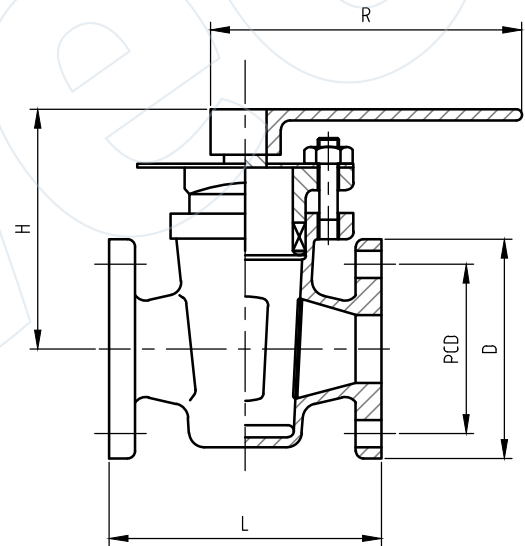

## Technical Features

Design	JIS F 7381
Class	5K
Face-to-Face Design	JIS F 7381
Inlet Design	Flanged (JIS B 2240)
Outlet Design	Flanged (JIS B 2240)
Operator	Lever

## Options

- Other materials, flange connections and nominal sizes on request

## Dimensions

DN	Length	PCD	Holes	Holes Dia	Weight
(MM)	(L)	(MM)	(#)	(MM)	(kg)
25	130	75	4	12 (M10)	3.13
32	160	90	4	15 (M12)	5
40	170	95	4	15 (M12)	6.66
50	190	105	4	15 (M12)	10
65	220	130	4	15 (M12)	16.7