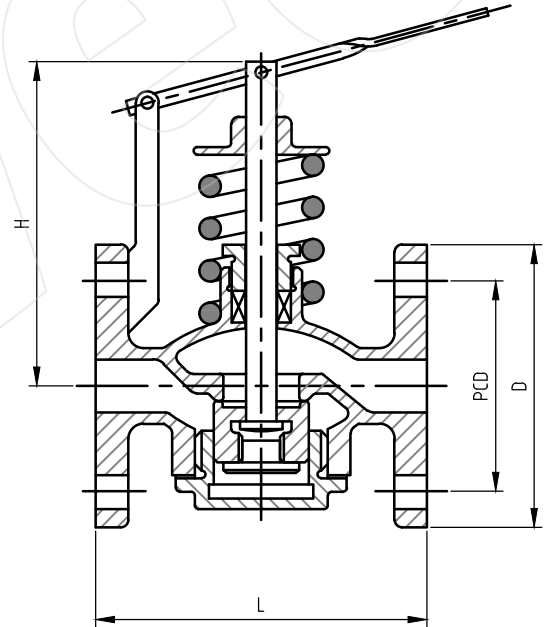

GLL-BB-F1

SELF CLOSING VALVE (F7398-LVR-F-5K)

Valveco®

straight pattern, lever type, bronze body and trim, 5k, flanged

Technical Features

Face-to-Face Design	JIS JIS F 7398
Design	JIS JIS F 7398
Class	5K
Inlet Design	Flanged (JIS B 2240)

Dimensions

DN	Length	PCD	Holes	Holes Dia	Weight
(MM)	(L)	(MM)	(#)	(MM)	(kg)
25	130	75	4	12 (M10)	3
40	180	95	4	15 (M12)	6
50	220	105	4	15 (M12)	11

Materials

Body	Bronze (JIS H 5111)
Stem	Bronze (JIS H 5111)