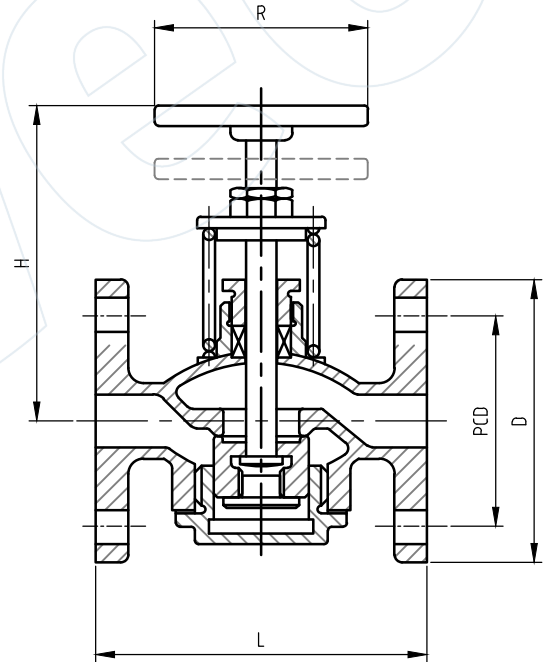

GLL-BB-F2-VS

SELF CLOSING VALVE (F7398-VS-F-10K)

Valveco®

straight pattern, push button type, bronze body and trim, 10k, flanged

Technical Features

Face-to-Face Design	JIS JIS F 7398
Design	JIS JIS F 7398
Class	10K
Inlet Design	Flanged (JIS B 2240)

Dimensions

DN (MM)	Length (L) (MM)	PCD (MM)	Holes (#)	Holes Dia (MM)	Weight (kg)
25	130	90	4	19 (M16)	4
40	200	105	4	19 (M16)	7
50	250	120	4	19 (M16)	10

Materials

Body	Bronze (JIS H 5111)
Stem	Bronze (JIS H 5111)