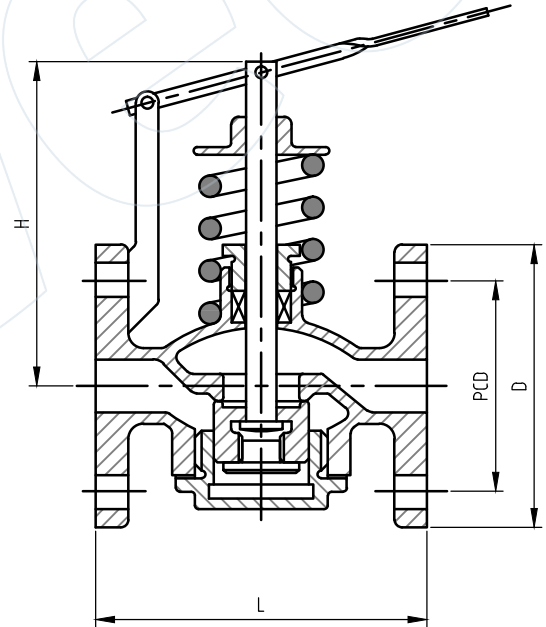

GLL-BB-F2

SELF CLOSING VALVE (F7398-LVR-F-10K)

Valveco®

straight pattern, lever type, bronze body and trim, 10k, flanged

Technical Features

Face-to-Face Design	JIS JIS F 7398
Design	JIS JIS F 7398
Class	10K
Inlet Design	Flanged (JIS B 2240)

Dimensions

DN	Length	PCD	Holes	Holes Dia	Weight
(MM)	(L)	(MM)	(#)	(MM)	(kg)
25	130	90	4	19 (M16)	5
40	180	105	4	19 (M16)	8
50	220	120	4	19 (M16)	12

Materials

Body	Bronze (JIS H 5111)
Stem	Bronze (JIS H 5111)