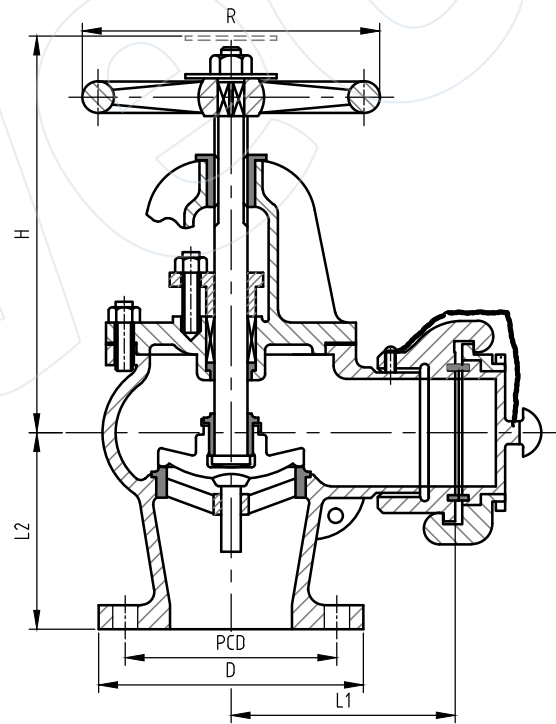

## HOSE VALVE (F7333-A5K)

Valveco®

hose valve, angle pattern, with nakajima coupling outlet, cast iron body, bronze trim, 5k, inlet flanged

### Technical Features

Design	JIS F 7333-A-5K
Face-to-Face Design	JIS F 7333-A-5K
Class	5K
Inlet Design	Flanged (JIS B 2210)
Outlet Design	Nakajima
Operator	Handwheel

### Dimensions

DN	PCD	Holes	Holes Dia	Weight
(MM)	(MM)	(#)	(MM)	(kg)
50	105	4	15 (M12)	13
65	130	4	15 (M12)	27