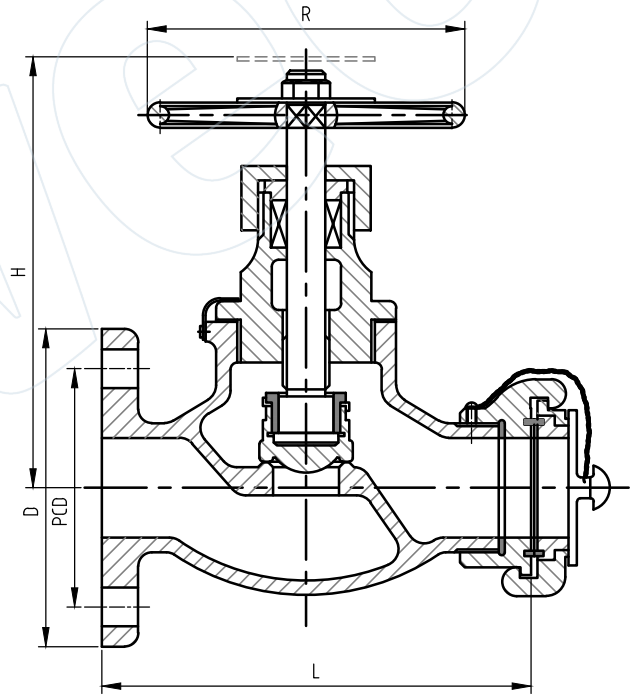

HOG-IB-F1

HOSE VALVE (F7333-V5K)

hose valve, vertical pattern, with nakajima coupling outlet, cast iron body, bronze trim, 5k, inlet flanged

Technical Features

Design	JIS F 7333-V-5K
Face-to-Face Design	JIS F 7333-V-5K
Class	5K
Inlet Design	Flanged (JIS B 2210)
Outlet Design	Nakajima
Operator	Handwheel

Dimensions

DN	PCD	Holes	Holes Dia	Weight
(MM)	(MM)	(#)	(MM)	(kg)
50	105	4	15 (M12)	15
65	130	4	15 (M12)	29

Materials

Body / Bonnet	Cast Iron (JIS G 5501)
Stem	Brass (JIS H 3250)
Disc	Bronze (JIS H 5111)
Gasket	Graphite
Operator Material	Cast Iron (JIS G 5501)